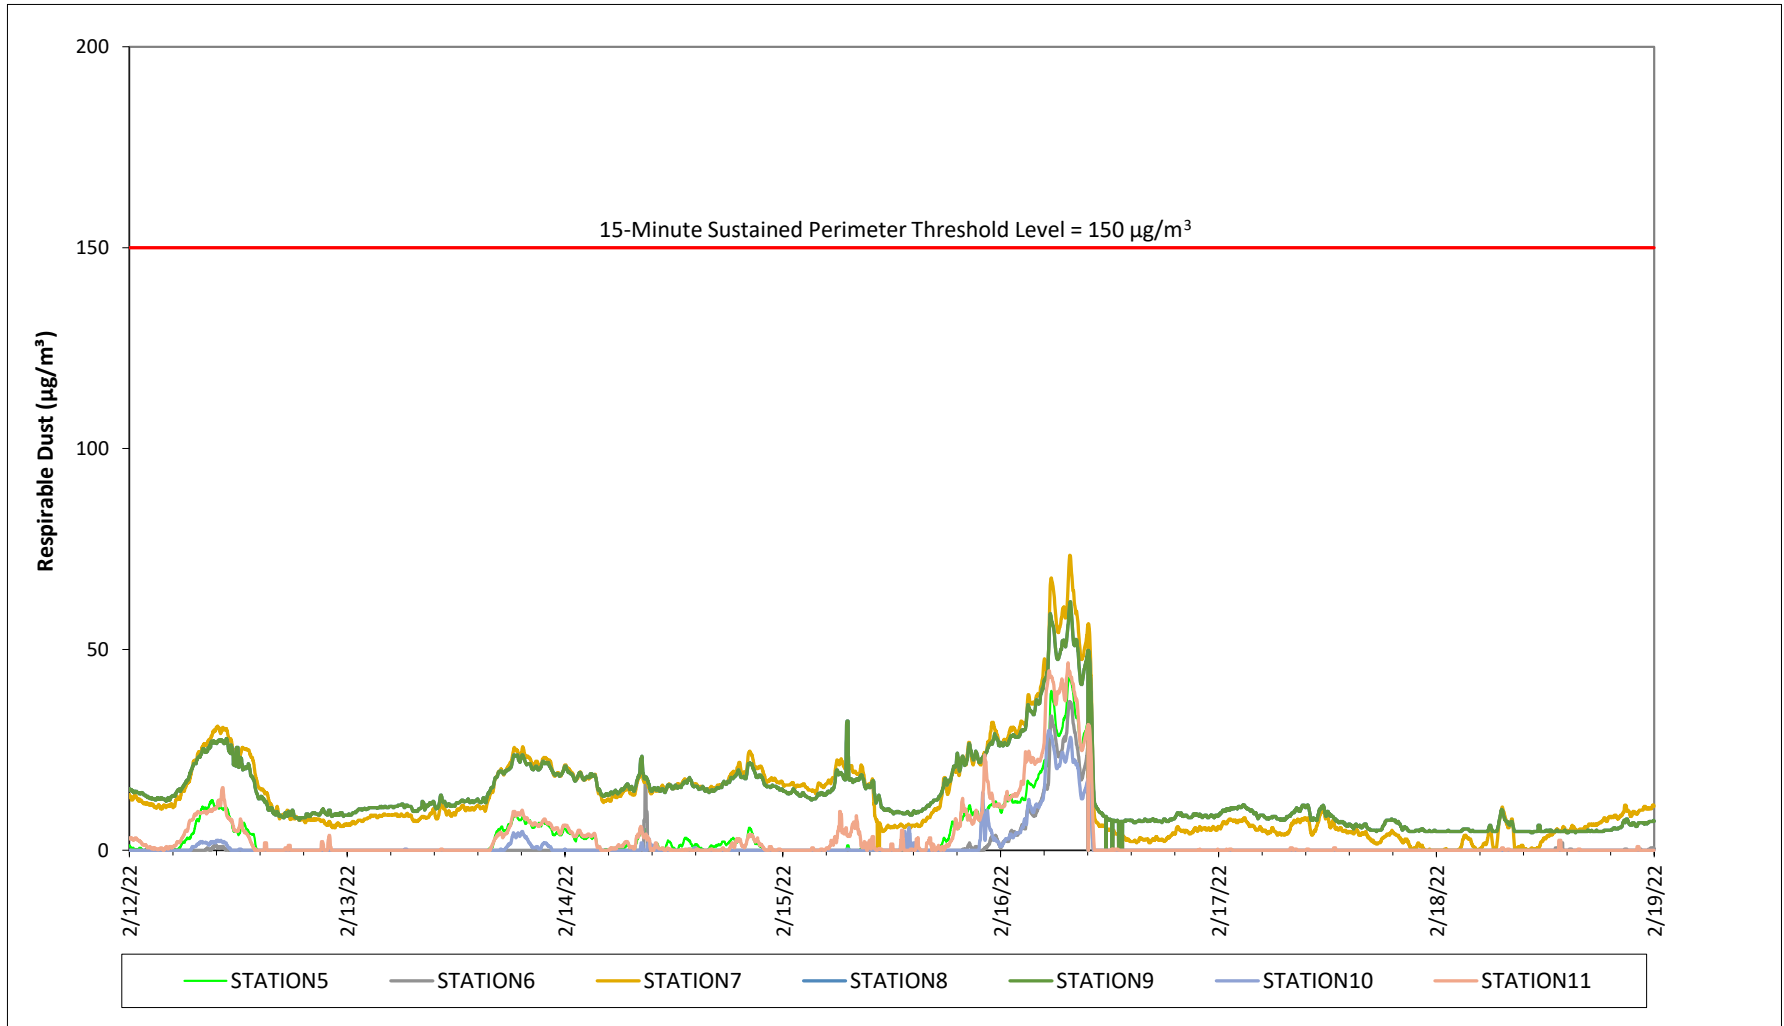

Prepared by National Grid for the Businesses and Residents Located Near the Former
Tidewater Facility
Air Quality Monitoring - Respirable Dust

Prepared by National Grid for the Businesses and Residents Located Near the Former
Tidewater Facility
Air Quality Monitoring - Respirable Dust

Prepared by National Grid for the Businesses and Residents Located Near the Former Tidewater Facility

Air Quality Monitoring - Total Volatile Organic Compounds

Prepared by National Grid for the Businesses and Residents Located Near the Former
Tidewater Facility

Air Quality Monitoring - Total Volatile Organic Compounds

Air Monitoring Station Locations - Former Tidewater Facility