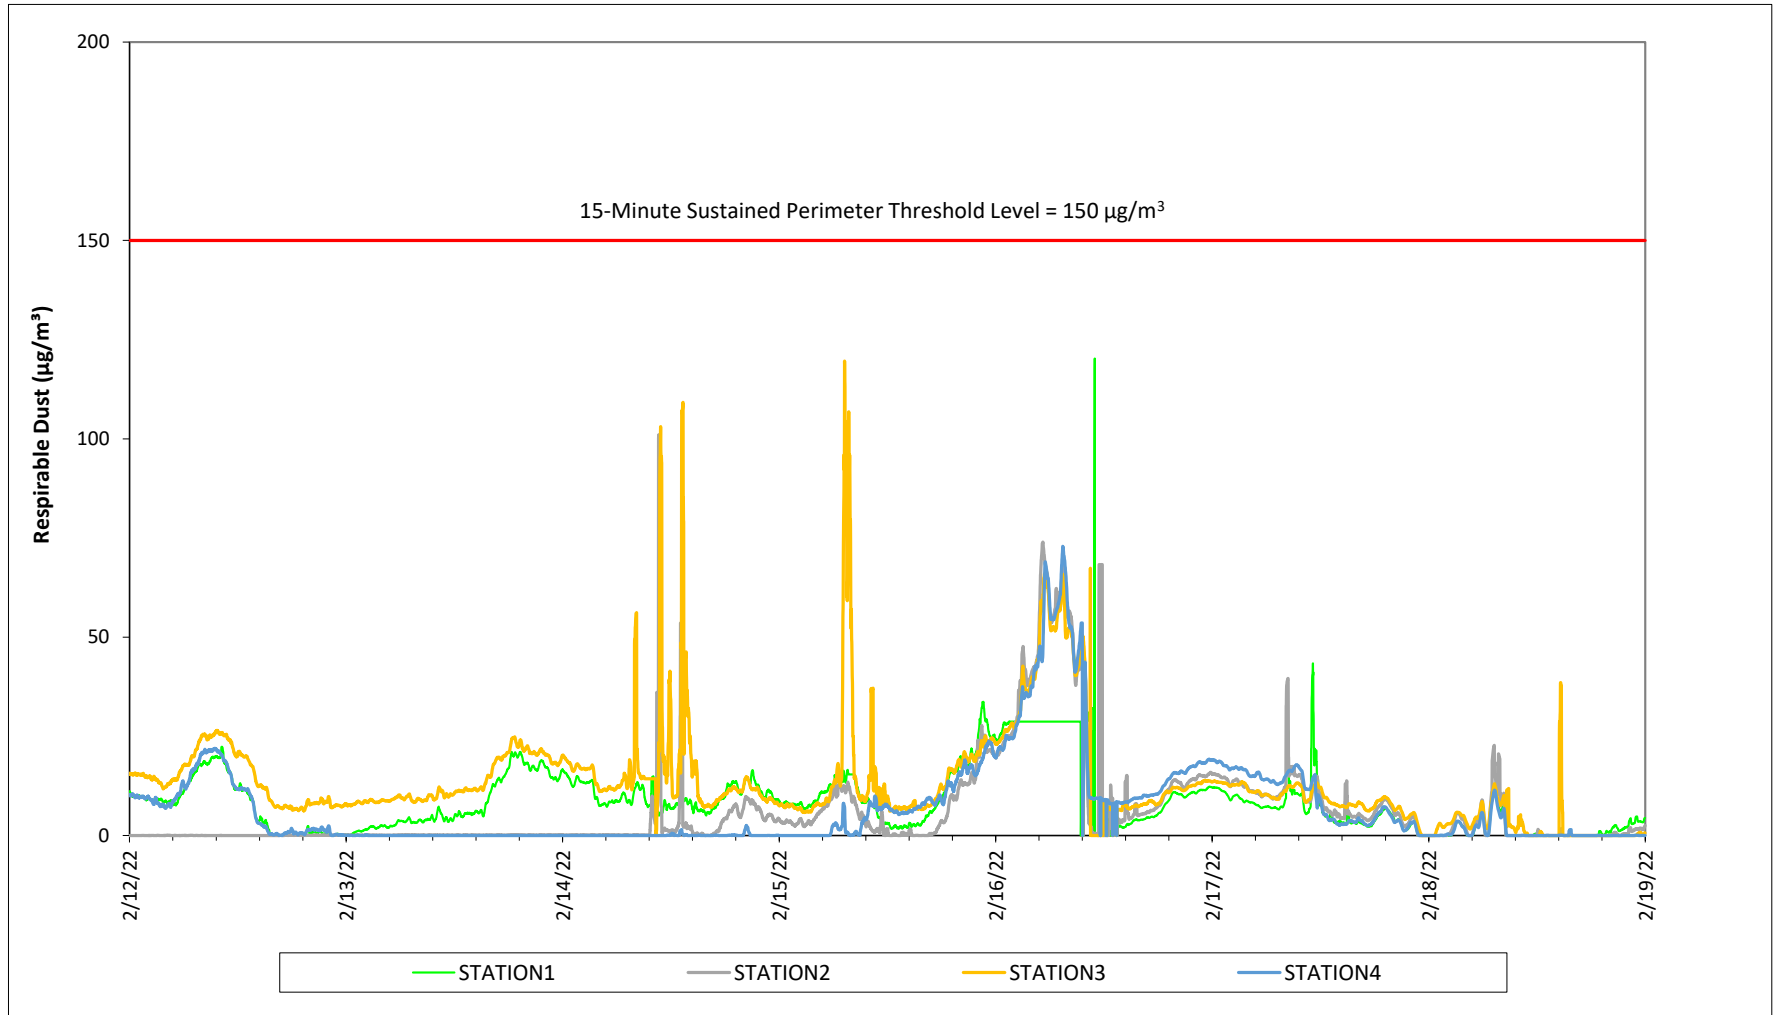

Prepared by National Grid for the Businesses and Residents Located Near the Former
Tidewater Facility
Air Quality Monitoring - Respirable Dust

Prepared by National Grid for the Businesses and Residents Located Near the Former
Tidewater Facility
Air Quality Monitoring - Respirable Dust

Prepared by National Grid for the Businesses and Residents Located Near the Former Tidewater Facility

Air Quality Monitoring - Total Volatile Organic Compounds

Prepared by National Grid for the Businesses and Residents Located Near the Former
Tidewater Facility

Air Quality Monitoring - Total Volatile Organic Compounds

Air Monitoring Station Locations - Former Tidewater Facility