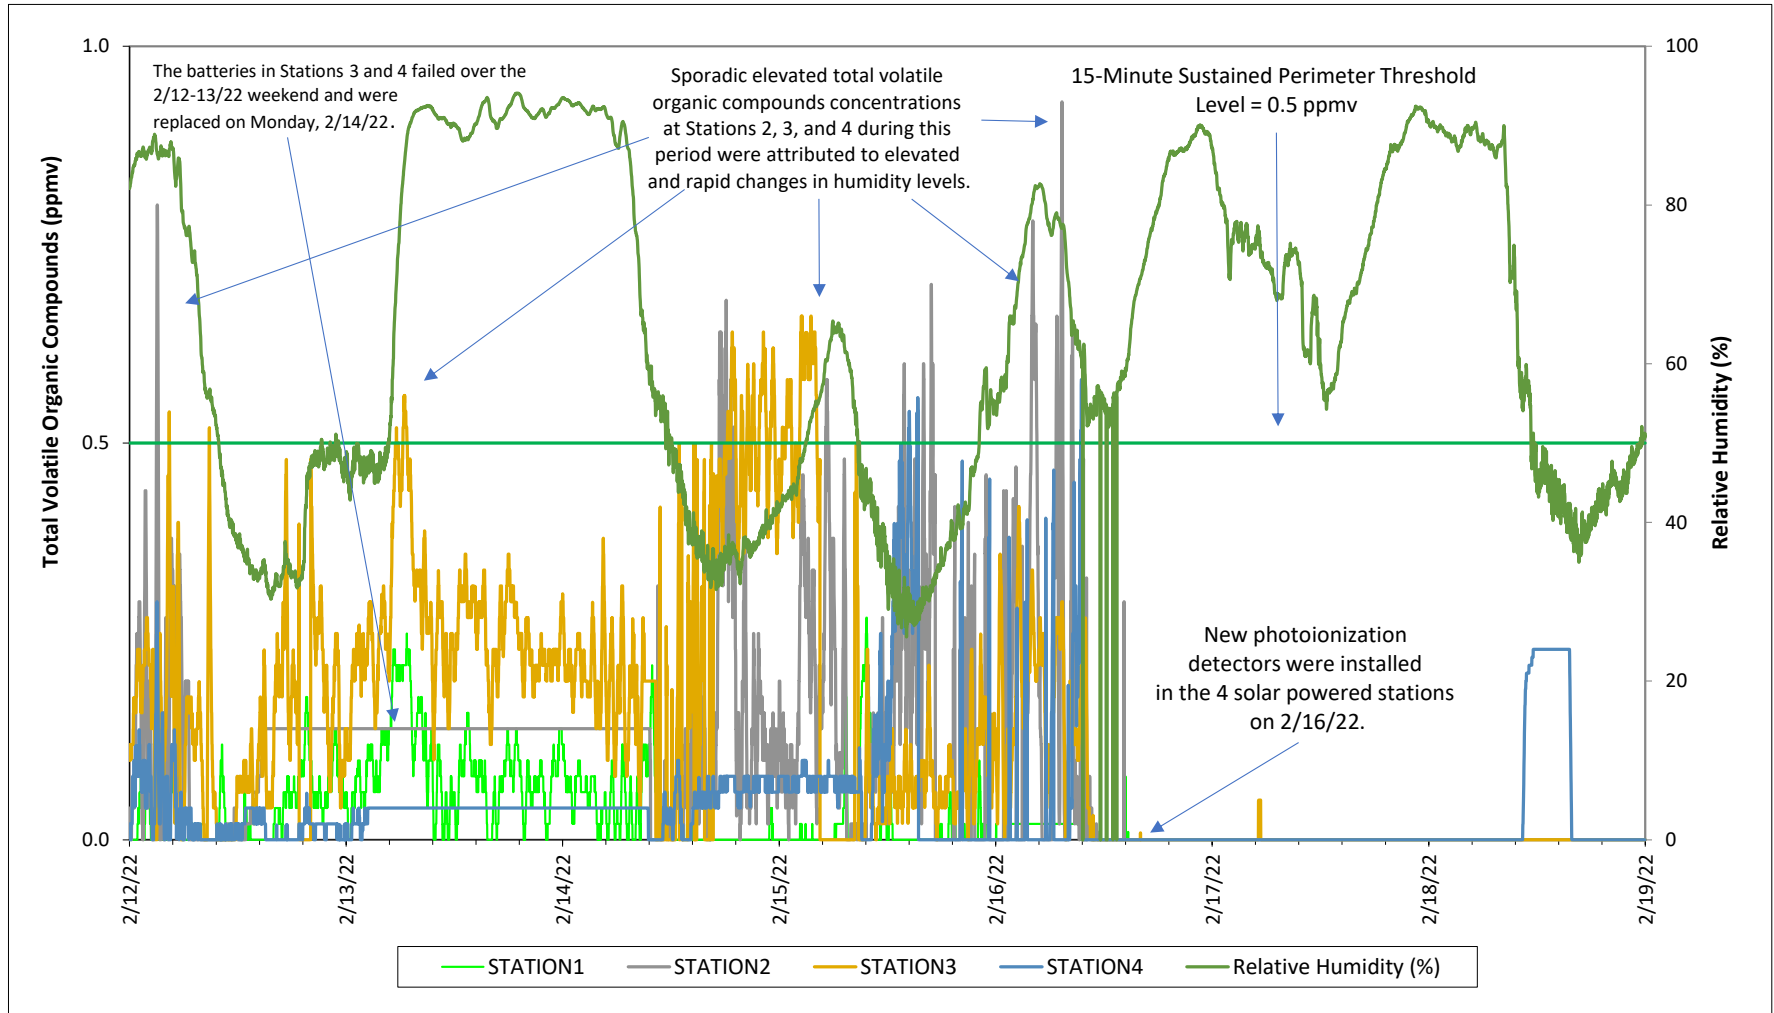

Prepared by National Grid for the Businesses and Residents Located Near the Former
Tidewater Facility
Air Quality Monitoring - Respirable Dust

Prepared by National Grid for the Businesses and Residents Located Near the Former
Tidewater Facility
Air Quality Monitoring - Respirable Dust

Prepared by National Grid for the Businesses and Residents Located Near the Former Tidewater Facility

Air Quality Monitoring - Total Volatile Organic Compounds

Prepared by National Grid for the Businesses and Residents Located Near the Former
Tidewater Facility

Air Quality Monitoring - Total Volatile Organic Compounds

Air Monitoring Station Locations - Former Tidewater Facility