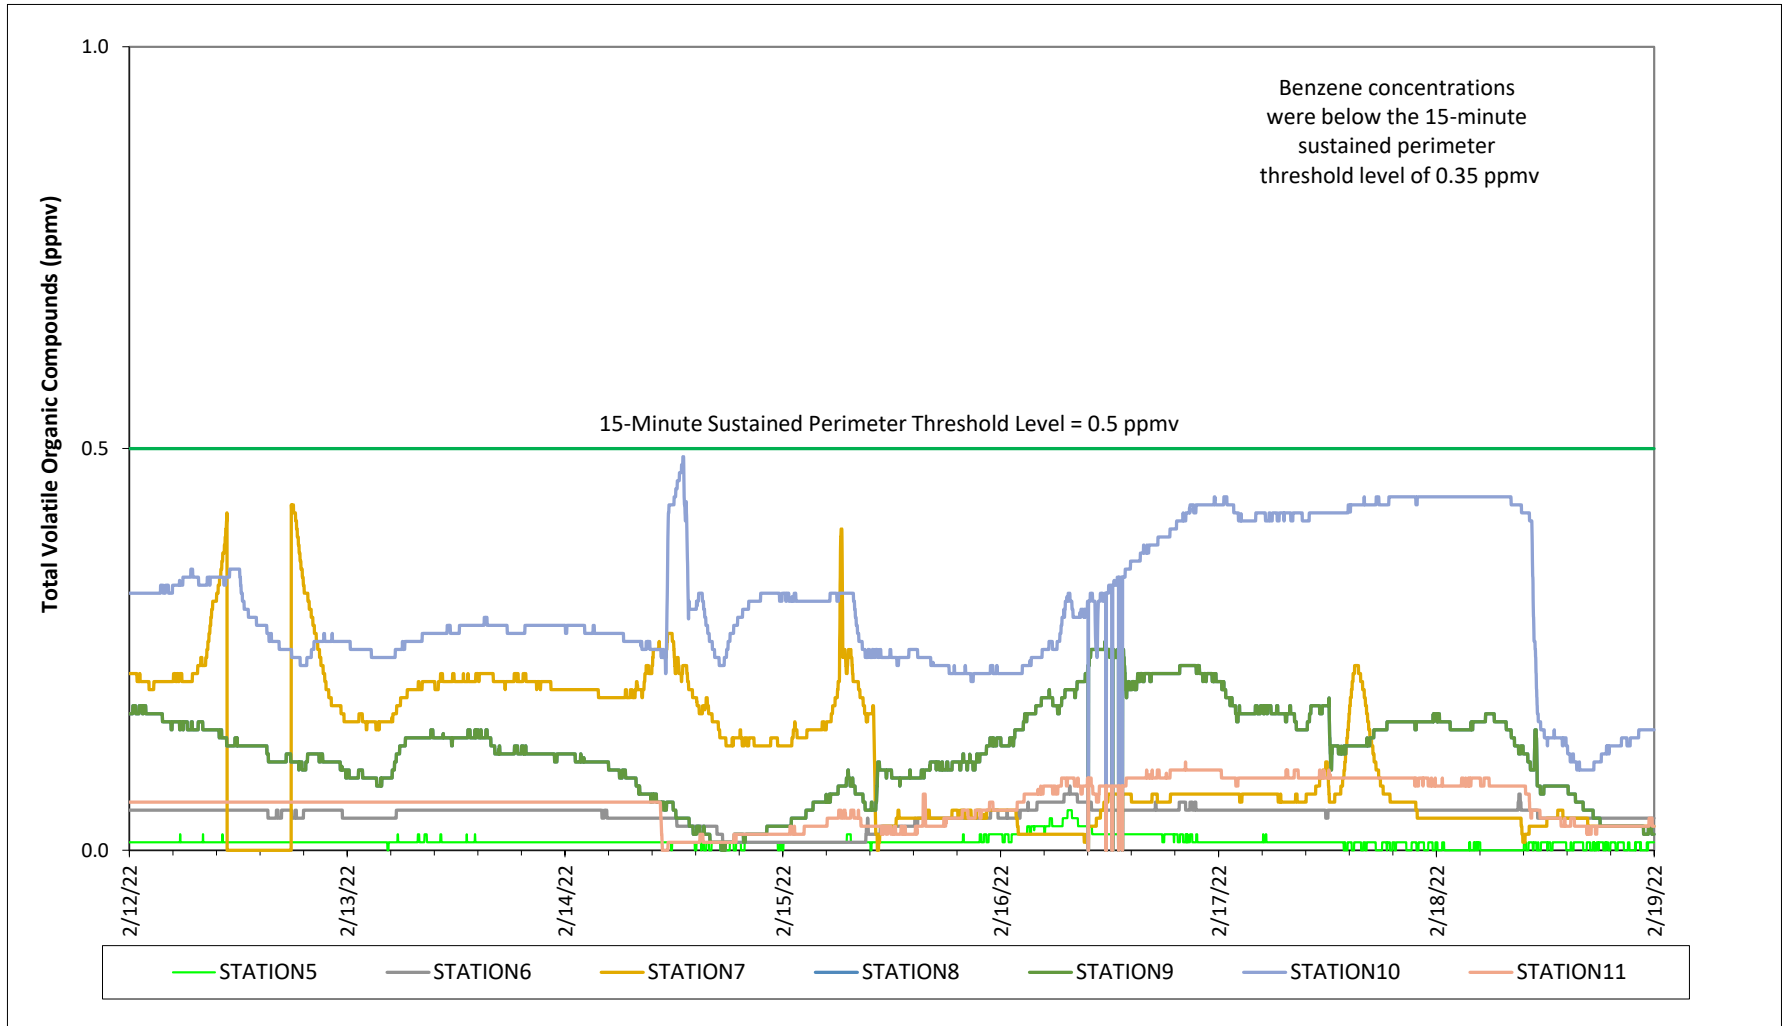

Prepared by National Grid for the Businesses and Residents Located Near the Former
Tidewater Facility
Air Quality Monitoring - Respirable Dust

Prepared by National Grid for the Businesses and Residents Located Near the Former
Tidewater Facility
Air Quality Monitoring - Respirable Dust

Prepared by National Grid for the Businesses and Residents Located Near the Former Tidewater Facility

Air Quality Monitoring - Total Volatile Organic Compounds

Prepared by National Grid for the Businesses and Residents Located Near the Former
Tidewater Facility

Air Quality Monitoring - Total Volatile Organic Compounds

Air Monitoring Station Locations - Former Tidewater Facility