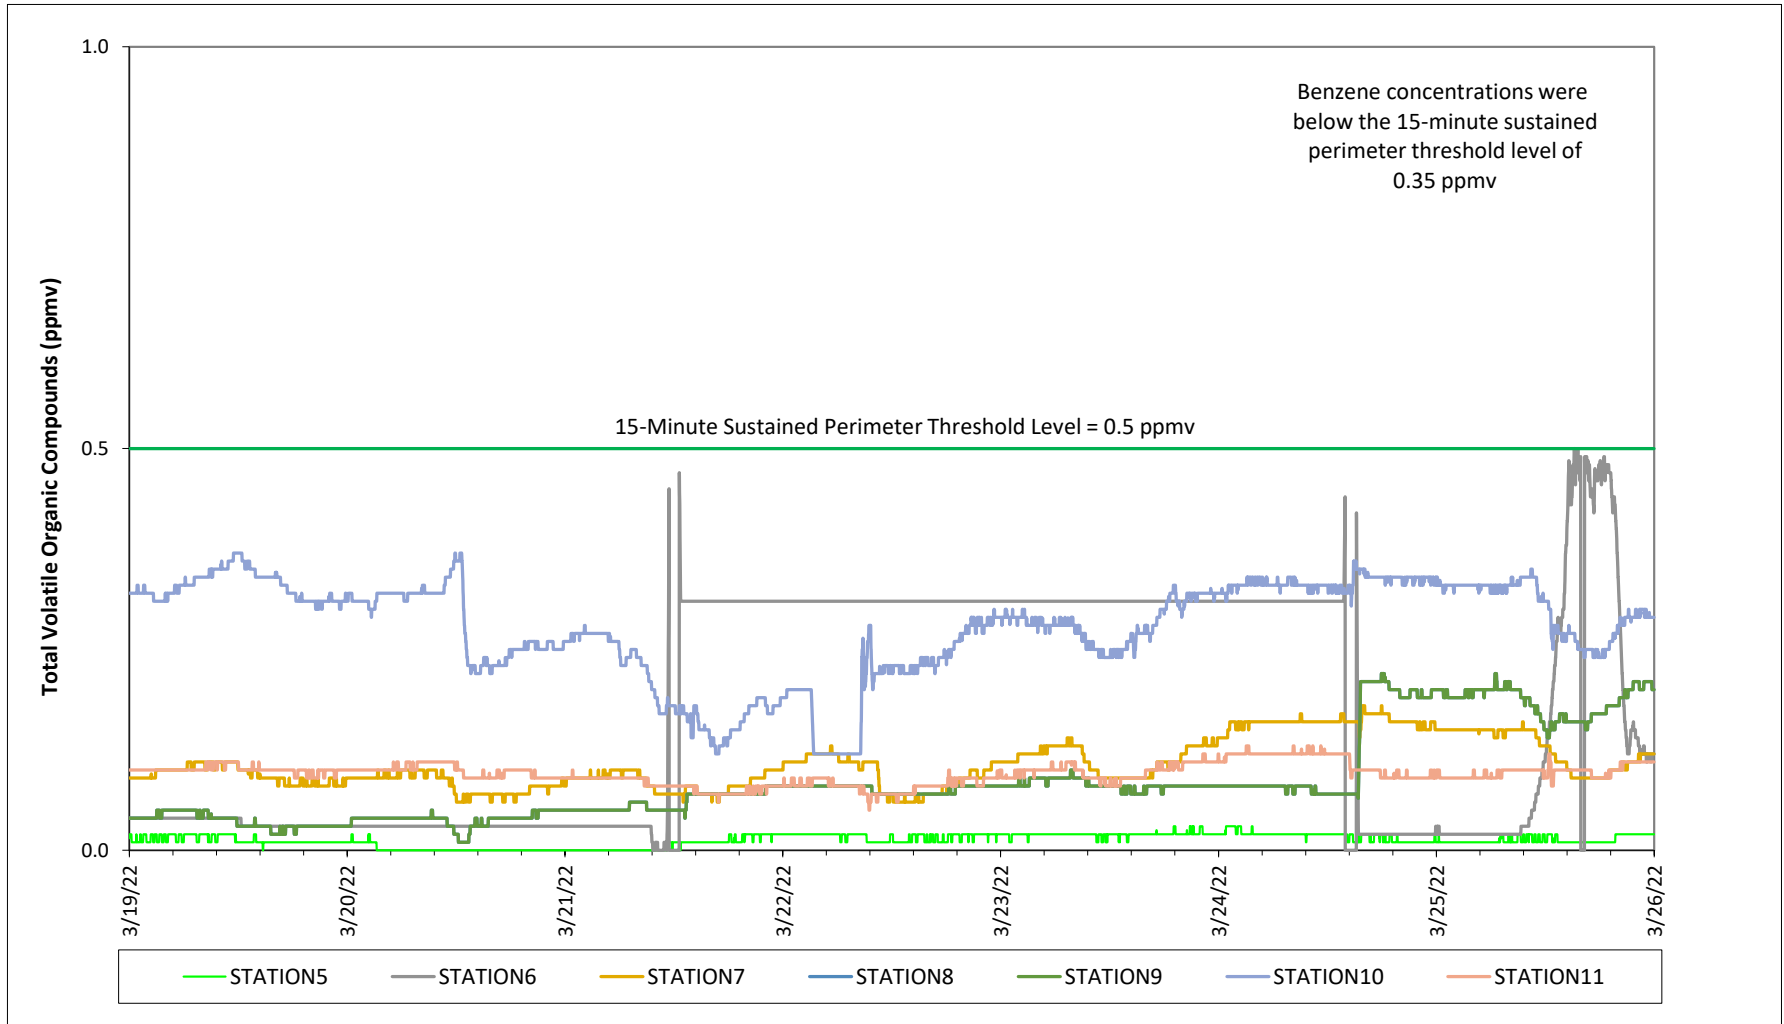

Prepared by National Grid for the Businesses and Residents Located Near the Former
Tidewater Facility
Air Quality Monitoring - Respirable Dust

Prepared by National Grid for the Businesses and Residents Located Near the Former
Tidewater Facility
Air Quality Monitoring - Respirable Dust

Prepared by National Grid for the Businesses and Residents Located Near the Former
Tidewater Facility

Air Quality Monitoring - Total Volatile Organic Compounds

Prepared by National Grid for the Businesses and Residents Located Near the Former
Tidewater Facility

Air Quality Monitoring - Total Volatile Organic Compounds

Air Monitoring Station Locations - Former Tidewater Facility