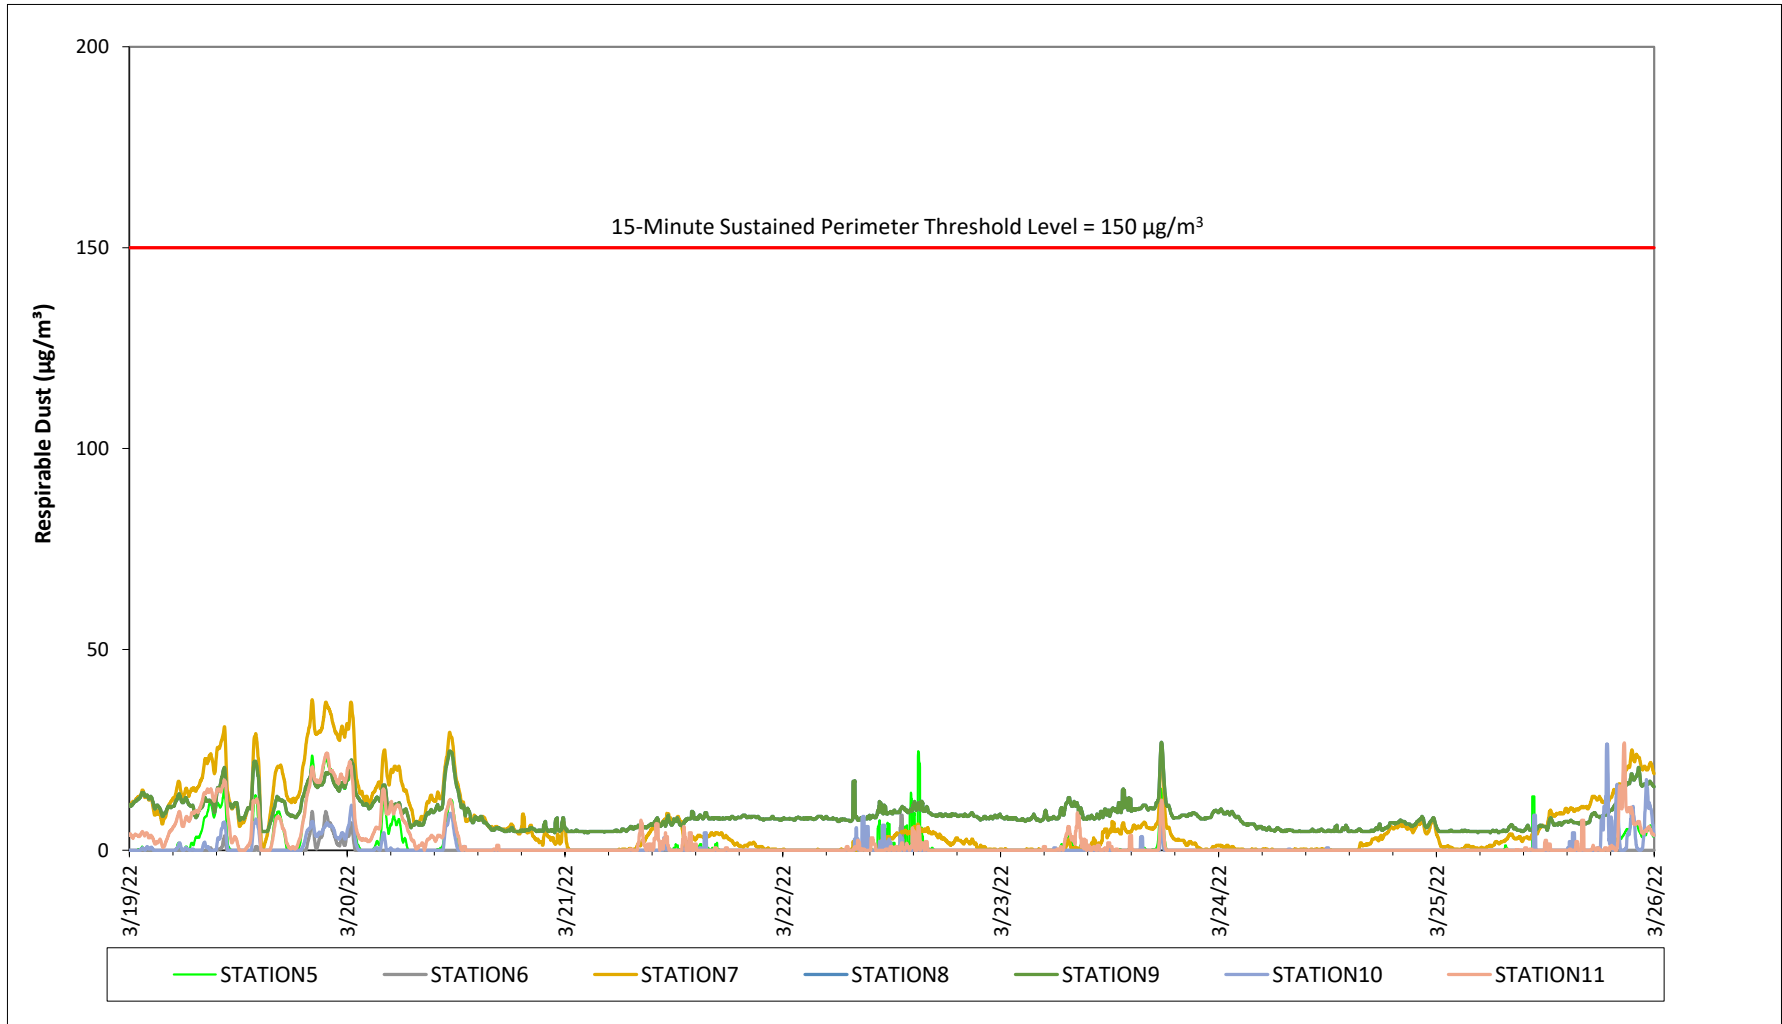

Prepared by National Grid for the Businesses and Residents Located Near the Former
Tidewater Facility
Air Quality Monitoring - Respirable Dust

Prepared by National Grid for the Businesses and Residents Located Near the Former
Tidewater Facility
Air Quality Monitoring - Respirable Dust

Prepared by National Grid for the Businesses and Residents Located Near the Former
Tidewater Facility

Air Quality Monitoring - Total Volatile Organic Compounds

Prepared by National Grid for the Businesses and Residents Located Near the Former
Tidewater Facility

Air Quality Monitoring - Total Volatile Organic Compounds

Air Monitoring Station Locations - Former Tidewater Facility