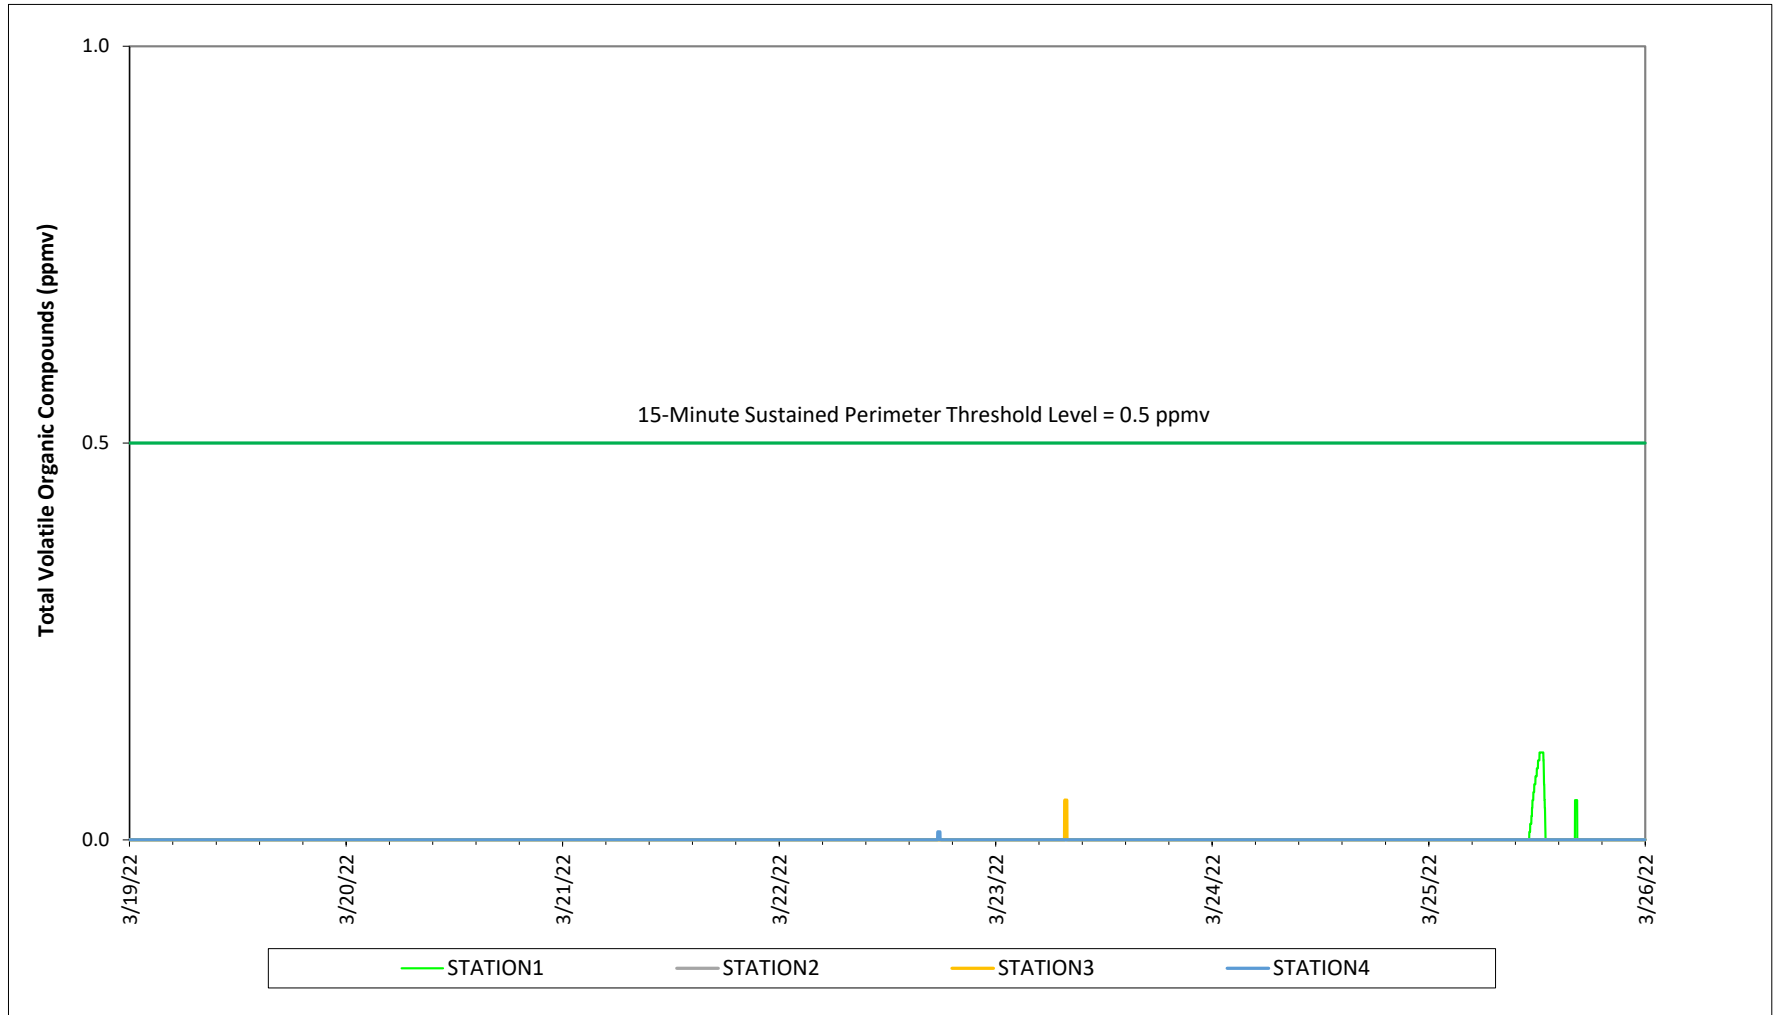

Prepared by National Grid for the Businesses and Residents Located Near the Former
Tidewater Facility
Air Quality Monitoring - Respirable Dust

Prepared by National Grid for the Businesses and Residents Located Near the Former
Tidewater Facility
Air Quality Monitoring - Respirable Dust

Prepared by National Grid for the Businesses and Residents Located Near the Former
Tidewater Facility

Air Quality Monitoring - Total Volatile Organic Compounds

Prepared by National Grid for the Businesses and Residents Located Near the Former
Tidewater Facility

Air Quality Monitoring - Total Volatile Organic Compounds

Air Monitoring Station Locations - Former Tidewater Facility