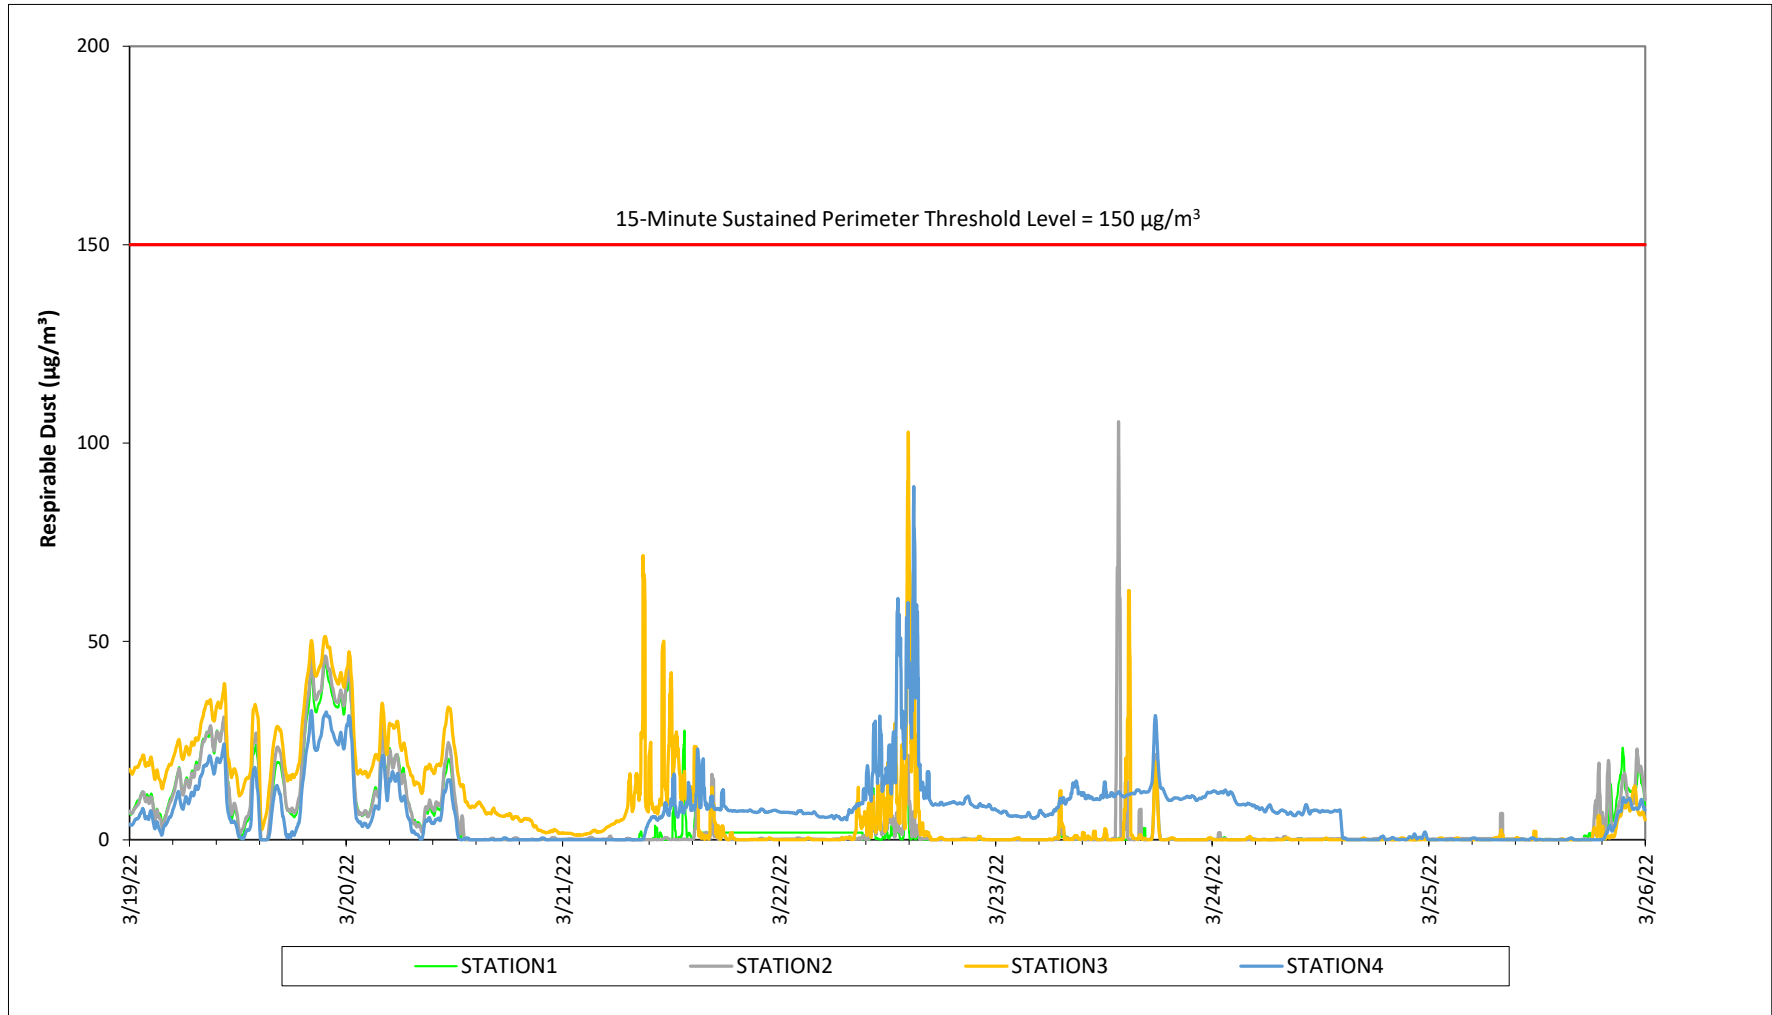

Prepared by National Grid for the Businesses and Residents Located Near the Former
Tidewater Facility
Air Quality Monitoring - Respirable Dust

Prepared by National Grid for the Businesses and Residents Located Near the Former
Tidewater Facility
Air Quality Monitoring - Respirable Dust

Prepared by National Grid for the Businesses and Residents Located Near the Former
Tidewater Facility

Air Quality Monitoring - Total Volatile Organic Compounds

Prepared by National Grid for the Businesses and Residents Located Near the Former
Tidewater Facility

Air Quality Monitoring - Total Volatile Organic Compounds

Air Monitoring Station Locations - Former Tidewater Facility