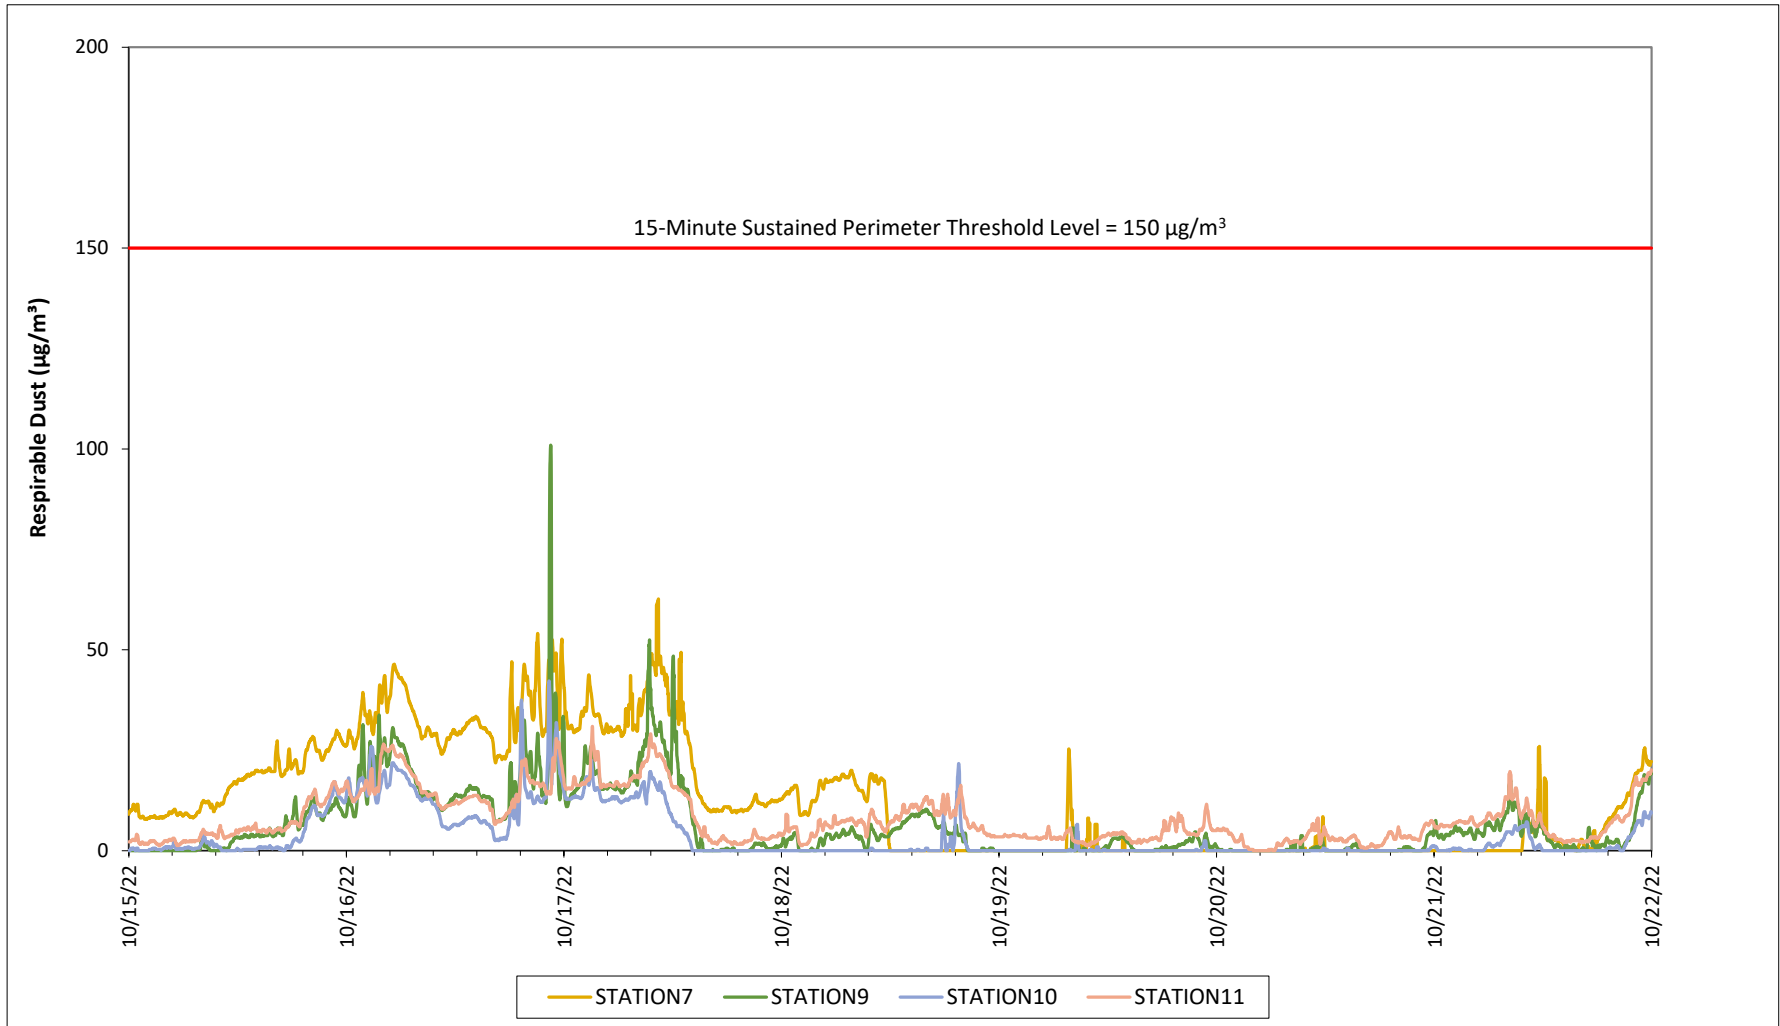

Prepared for the Businesses and Residents Located Near the Former  
Tidewater Facility  
Air Quality Monitoring - Respirable Dust

Prepared for the Businesses and Residents Located Near the Former  
Tidewater Facility

Air Quality Monitoring - Total Volatile Organic Compounds

# Air Monitoring Station Locations - Former Tidewater Facility

Google Earth

© 2020 Google

1000 ft