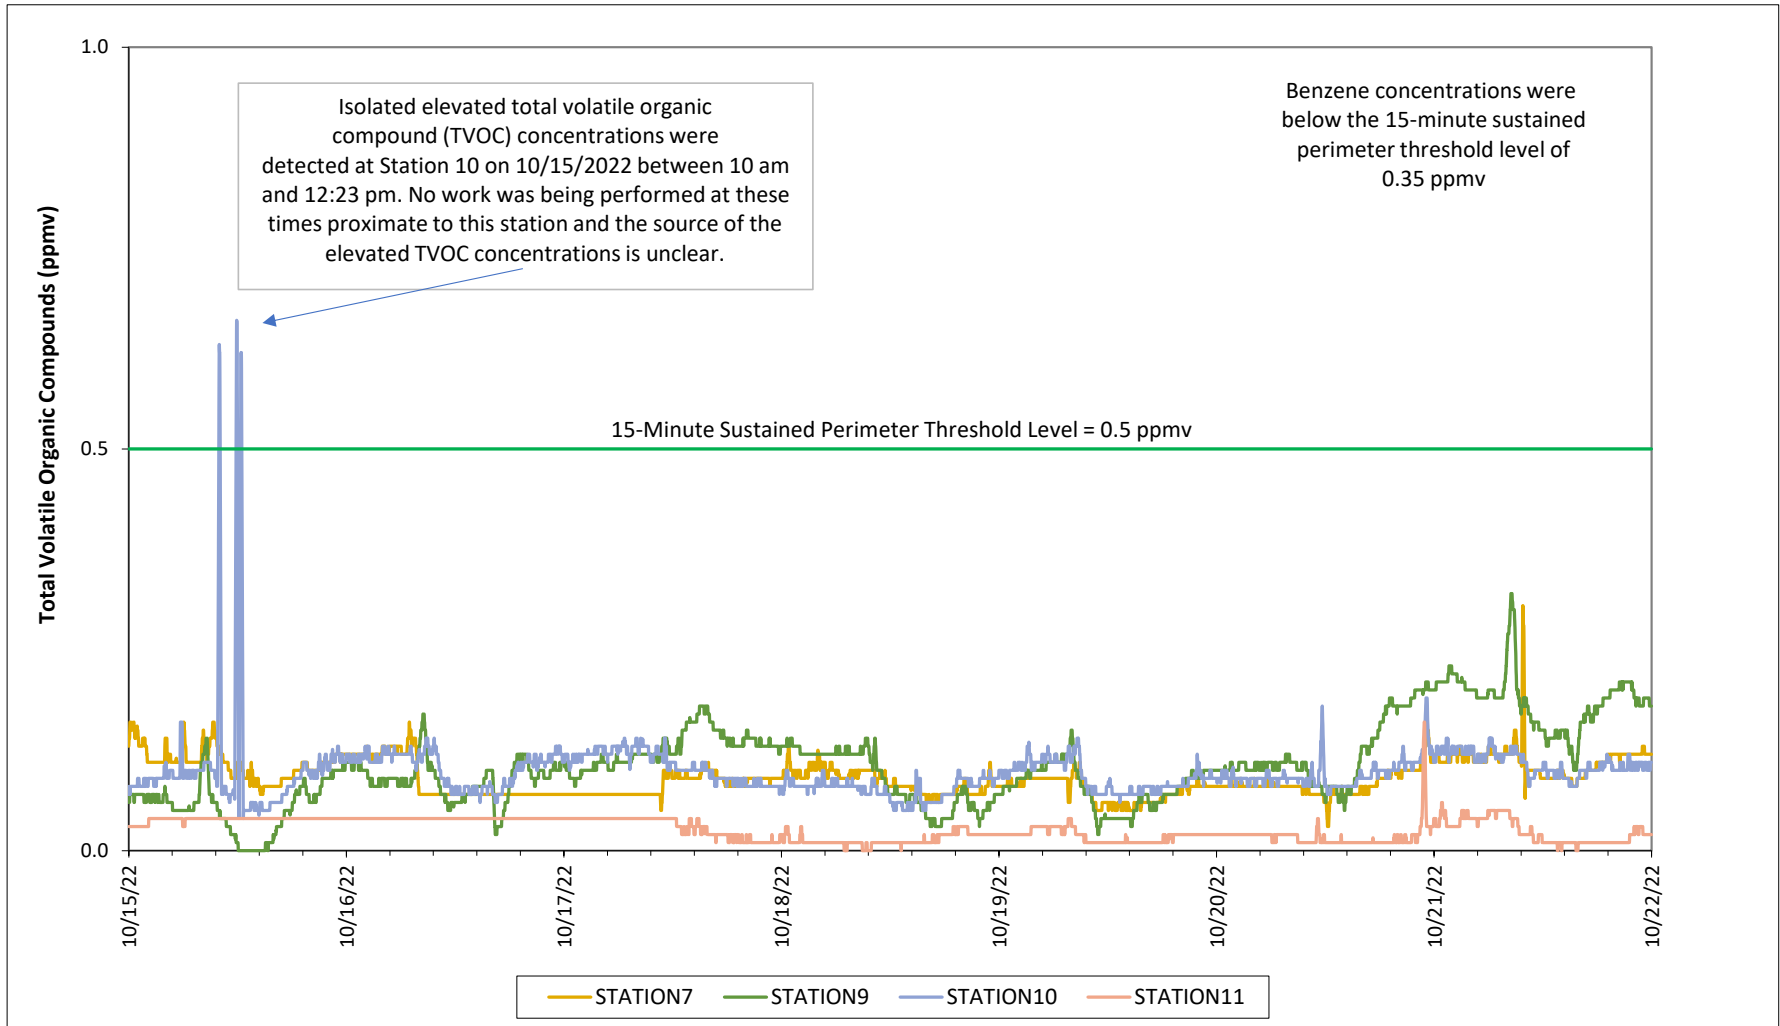

Prepared for the Businesses and Residents Located Near the Former  
Tidewater Facility  
Air Quality Monitoring - Respirable Dust

Prepared for the Businesses and Residents Located Near the Former  
Tidewater Facility

Air Quality Monitoring - Total Volatile Organic Compounds

# Air Monitoring Station Locations - Former Tidewater Facility

Google Earth

© 2020 Google

1000 ft